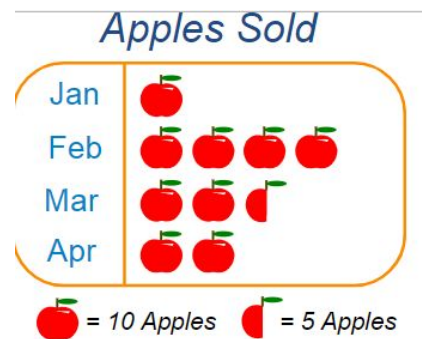

Pictograph:

a graph using pictures to represent quantity