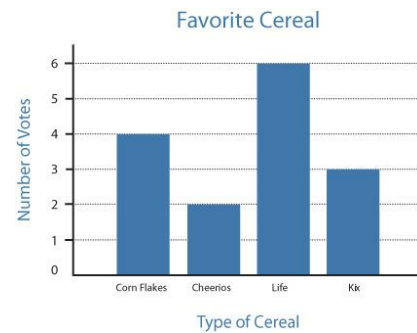

# Vertical Axis:

a vertical reference line on the graph

# Vertical Bar Graph:

a graph that uses vertical bars to show quantities or numbers that can be easily compared