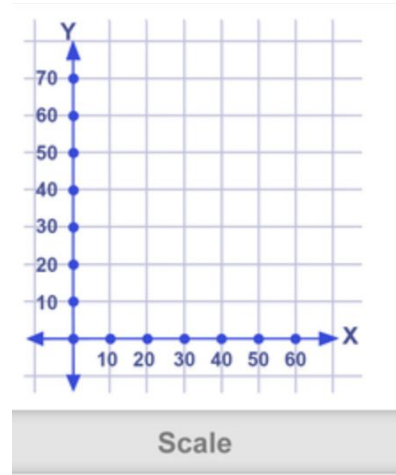

# Horizontal Axis :

a horizontal reference line on the graph

# Vertical Axis:

a vertical reference line on the graph

# Scale:

a series of marks on the axes of a graph, distance/relation between the marks

# Vertical Bar Graph:

a graph that uses vertical bars to show quantities or numbers that can be easily compared